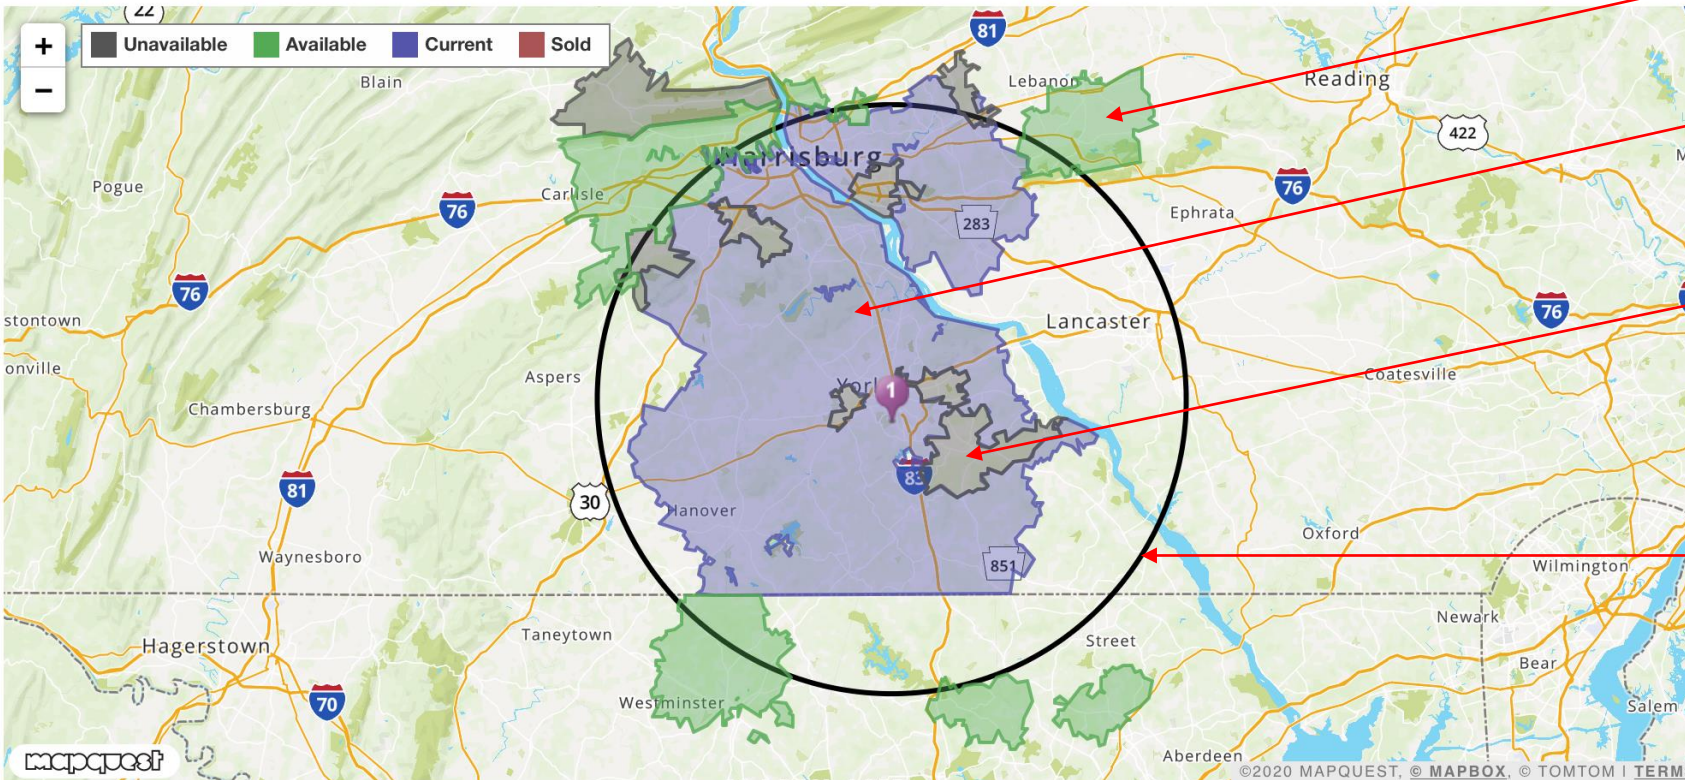

<input checked="" type="checkbox"/>	City	Zipcode	Selected	Available	Total Homes	Income	Home Value	% Seniors	% Children	HoH Age	Branch
<input type="checkbox"/>	Dover	17315	0	10,831	10,831	\$70,031	\$174,311	25	31	55	
<input type="checkbox"/>	Manchester	17345	0	3,271	3,271	\$74,306	\$175,875	24	34	53	
<input type="checkbox"/>	Mount Wolf	17347	0	1,899	1,899	\$86,462	\$184,185	19	39	52	
<input checked="" type="checkbox"/>	York	17402	14,408	14,408	14,408	\$69,086	\$199,466	29	29	56	
<input checked="" type="checkbox"/>	York	17403	15,620	15,620	15,620	\$62,425	\$172,769	26	30	55	
<input checked="" type="checkbox"/>	York	17404	8,336	14,972	14,972	\$60,741	\$148,830	22	34	52	
<input type="checkbox"/>	York	17406	0	9,908	9,908	\$68,349	\$180,251	26	30	54	
<input checked="" type="checkbox"/>	York	17408	9,962	9,962	9,962	\$71,644	\$189,248	29	27	57	

Qty: 48,326 / 80,871

MOBILE DESOTO REFERENCE CHART

deSoto Mobile Search Saved Searches My Scenarios Tools Barbara Kovalsky Help

← Back / Home / Search Result(s) / Creating New Scenario

Map navigation and tool icons: Home, Refresh, Navigation, Keyboard, Location, Show/Hide ATZ or Carrier Route labels on map, Access list view.

Show/Hide ATZ or Carrier Route labels on map

Access list view

Green = available

Purple = available and selected

Gray = not available

For products that limit mailing to one per address, gray shows where that product has already been sold for that mail date.

Circle = radius you specified around the address you entered for that scenario